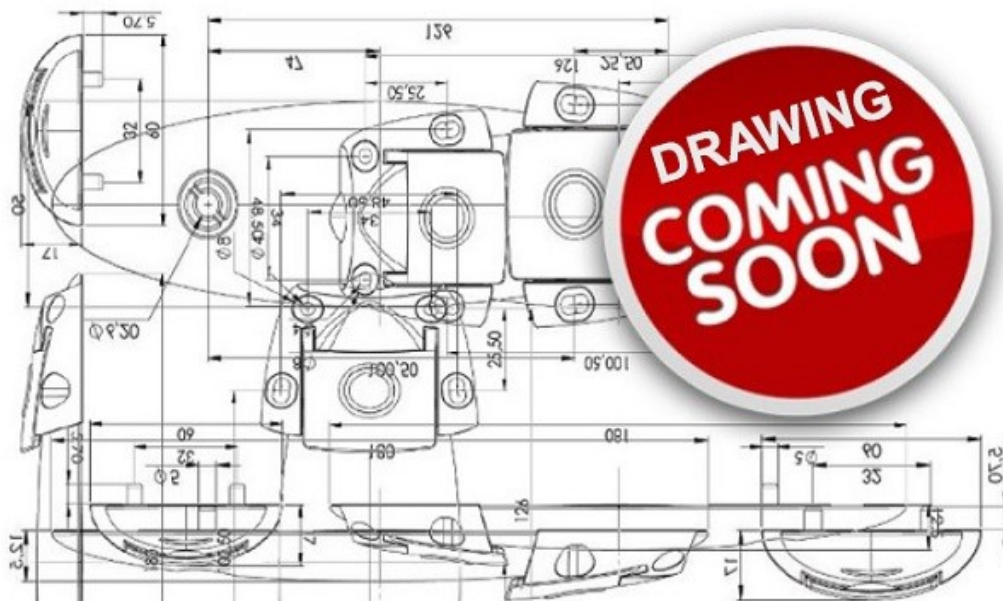

PRODUCT SHEET

Description:

Shell Handle "Dove", cc 32mm, 19x100mm, Oak - Oiled, W/Screws M4x22mm

Item number:

17.03.070-0

Units	Box	Carton	HS Code	Barcode
Pcs.			9403910090	 5704866518048

SISO A/S

Mileparken 11
DK-2740 Skovlunde
Denmark
VAT: 24786013